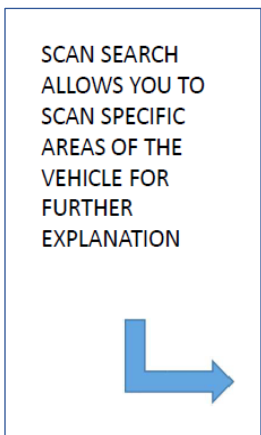

YOU WILL THEN "ADD YOUR VEHICLE".

IT WILL ASK FOR THE DATE OF REGISTRATION, USE THE CURRENT DATE AND CONFIRM.

YOUR MANUAL WILL DOWNLOAD AND YOU WILL SELECT VIEW TO OPEN.

CAR-2-EUROPE

VISUAL SEARCH
ALLOWS YOU TO
IDENTIFY ALL
EXTERNAL AND
INTERNAL
ELEMENTS FOR
FURTHER
EXPLANATION

SCAN SEARCH
ALLOWS YOU TO
SCAN SPECIFIC
AREAS OF THE
VEHICLE FOR
FURTHER
EXPLANATION

INDICATOR SEARCH
ALLOWS YOU TO
SELECT WARNING &
INFORMATION
SYMBOLS FOR
FURTHER
EXPLANATION