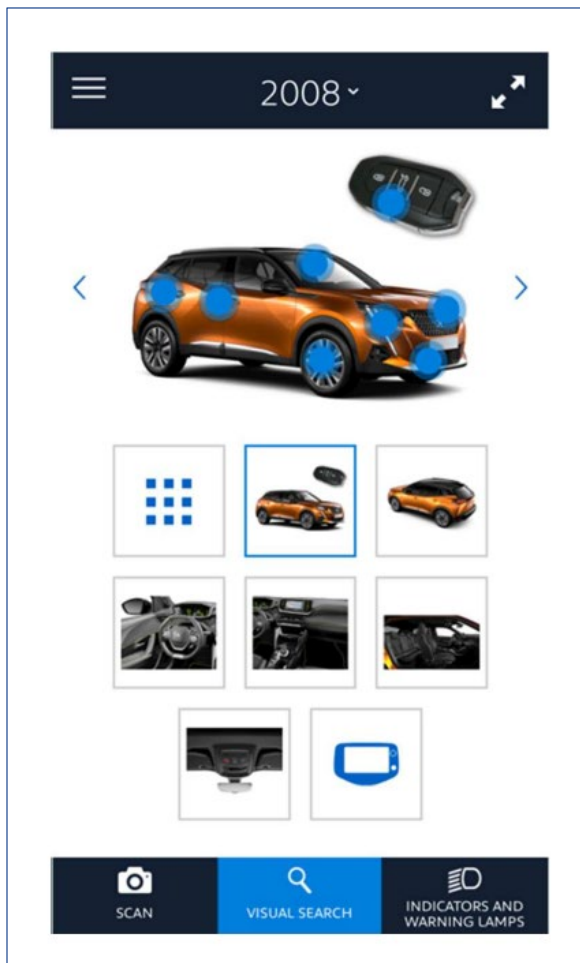

YOU WILL THEN "ADD YOUR VEHICLE".

IT WILL ASK FOR THE DATE OF REGISTRATION, USE THE CURRENT DATE AND CONFIRM.

YOUR MANUAL WILL DOWNLOAD AND YOU WILL SELECT VIEW TO OPEN.

CAR-2-EUROPE

VISUAL SEARCH
ALLOWS YOU TO
IDENTIFY ALL
EXTERNAL AND
INTERNAL
ELEMENTS FOR
FURTHER
EXPLANATION

SCAN SEARCH
ALLOWS YOU TO
SCAN SPECIFIC
AREAS OF THE
VEHICLE FOR
FURTHER
EXPLANATION

INDICATOR SEARCH
ALLOWS YOU TO
SELECT WARNING &
INFORMATION
SYMBOLS FOR
FURTHER
EXPLANATION