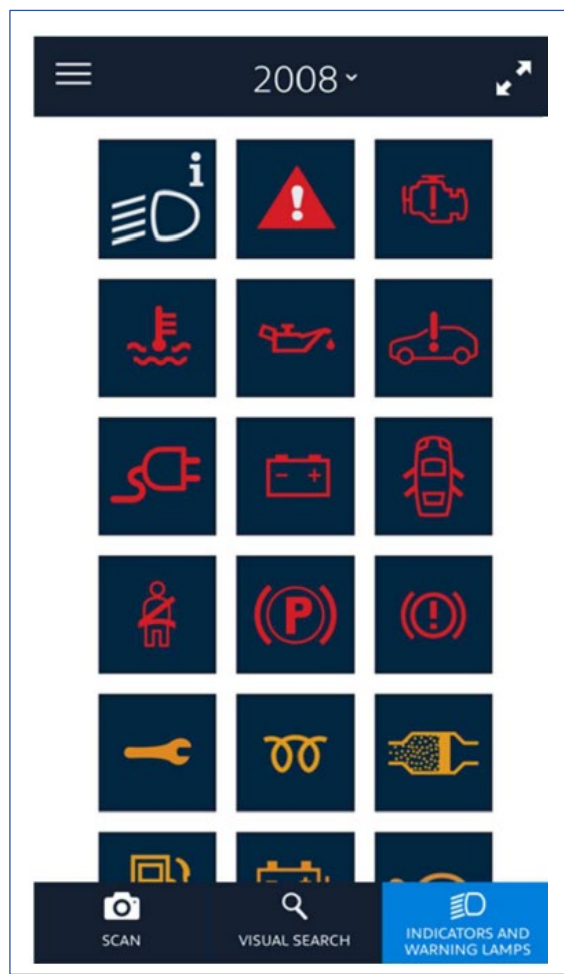

OPEN VEHICLE MANUAL

OPEN THE APP & CLICK ON THE MENU AT THE TOP LEFT TO SELECT YOUR LANGUAGE.

BE SURE TO SELECT "FRANCE" AS YOUR COUNTRY OF RESIDENCE.

CHECK THE BOX TO ACCEPT THE TERMS & CONDITIONS FOR USE OF THE APP AND CONFIRM.

YOU WILL THEN "ADD YOUR VEHICLE".

IT WILL ASK FOR THE DATE OF REGISTRATION, USE THE CURRENT DATE AND CONFIRM.

YOUR MANUAL WILL DOWNLOAD AND YOU WILL SELECT VIEW TO OPEN.

CAR-2-EUROPE

VISUAL SEARCH
ALLOWS YOU TO
IDENTIFY ALL
EXTERNAL AND
INTERNAL
ELEMENTS FOR
FURTHER
EXPLANATION

SCAN SEARCH
ALLOWS YOU TO
SCAN SPECIFIC
AREAS OF THE
VEHICLE FOR
FURTHER
EXPLANATION

INDICATOR SEARCH
ALLOWS YOU TO
SELECT WARNING &
INFORMATION
SYMBOLS FOR
FURTHER
EXPLANATION