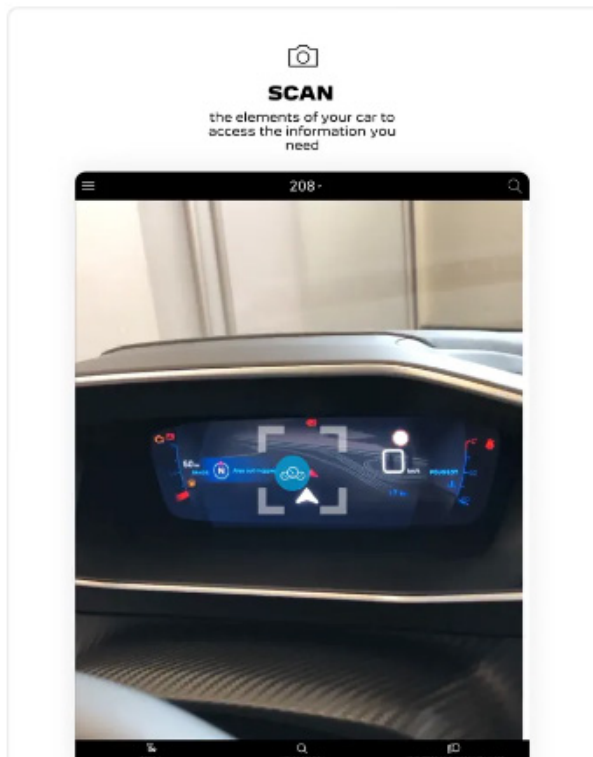

APPLICATION Scan MyPeugeot app

Scan MyPeugeot App

4+

Automobiles Peugeot

Designed for iPad

★★★★★ 4.0 • 153 Ratings

Free

Scan MyPeugeot
app

iPad Screenshots

- Please download from :
 - Apple App Store
<https://apps.apple.com/app/scan-mypeugeot-app/id1157503187>
 - Google Play Store
<https://play.google.com/store/apps/details?id=com.peugeot.scanmypeugeotapp>
- Available in 30 languages
- Full vehicle guide
- All features are searchable
- Search criteria :
 - Symbols/Icons
 - Visual search
 - Visual recognition (scan)

APPLICATION Scan MyPeugeot app

CAR-2-EUROPE

• This icon allows you to :

• Change the language

• Select your vehicle

APPLICATION Scan MyPeugeot app

CAR-2-EUROPE

PEUGEOT

- VISUAL SEARCH allows you to identify all external and internal elements for further explanation

APPLICATION Scan MyPeugeot app

- SCAN SEARCH allows you to scan specific areas of the vehicle for further explanation