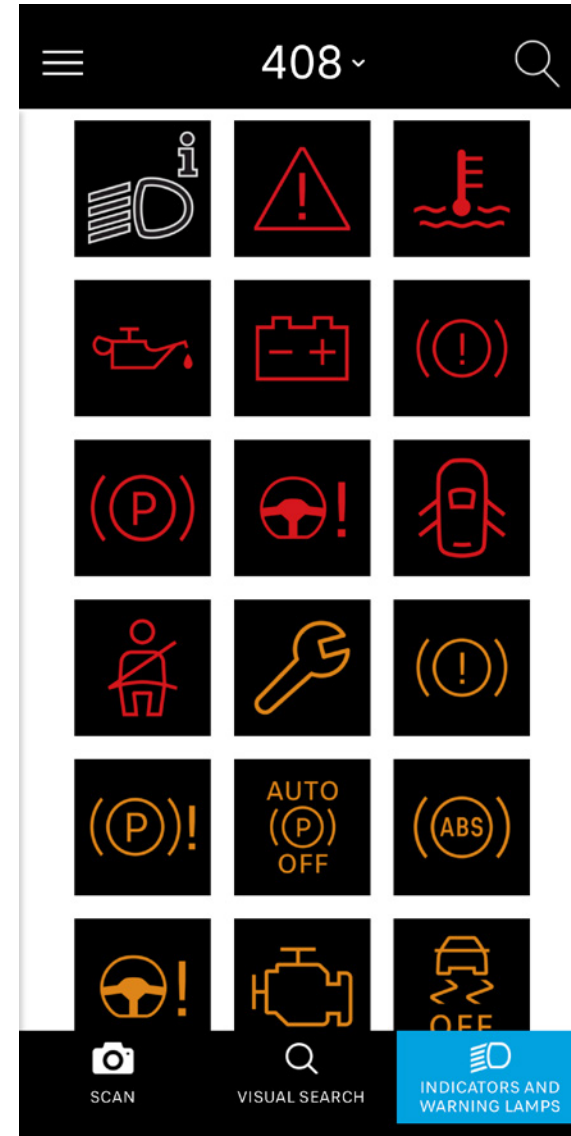

iPad Screenshots

- Please download from :
 - Apple App Store
<https://apps.apple.com/app/scan-mypeugeot-app/id1157503187>
 - Google Play Store
<https://play.google.com/store/apps/details?id=com.peugeot.scanmypeugeotapp>
- Available in 30 languages
- Full vehicle guide
- All features are searchable
- Search criteria :
 - Symbols/Icons
 - Visual search
 - Visual recognition (scan)

APPLICATION Scan MyPeugeot app

CAR-2-EUROPE

• This icon allows you to :

• Change the language

• Select your vehicle

APPLICATION Scan MyPeugeot app

CAR-2-EUROPE

PEUGEOT

408

DOWNLOADING IN PROGRESS

STOP

ADD A VEHICLE

- Wait until end of the download

APPLICATION Scan MyPeugeot app

CAR-2-EUROPE

Click on View

- VISUAL SEARCH allows you to identify all external and internal elements for further explanation

APPLICATION Scan MyPeugeot app

- SCAN SEARCH allows you to scan specific areas of the vehicle for further explanation