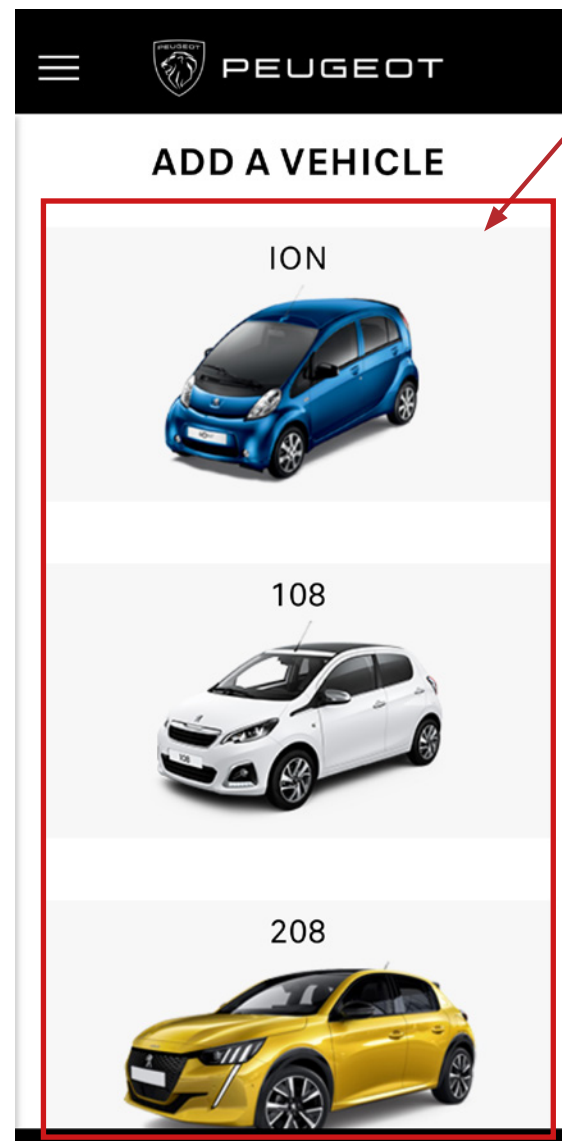

APPLICATION Scan MyPeugeot app

Scan MyPeugeot App

4+

Automobiles Peugeot

Designed for iPad

★★★★★ 4.0 • 153 Ratings

Free

Scan MyPeugeot
app

iPad Screenshots

- Please download from :
 - Apple App Store
<https://apps.apple.com/app/scan-mypeugeot-app/id1157503187>
 - Google Play Store
<https://play.google.com/store/apps/details?id=com.peugeot.scanmypeugeotapp>
- Available in 30 languages
- Full vehicle guide
- All features are searchable
- Search criteria :
 - Symbols/Icons
 - Visual search
 - Visual recognition (scan)

APPLICATION Scan MyPeugeot app

CAR-2-EUROPE

• This icon allows you to :

• Change the language

• Select your vehicle

APPLICATION Scan MyPeugeot app

CAR-2-EUROPE

PEUGEOT