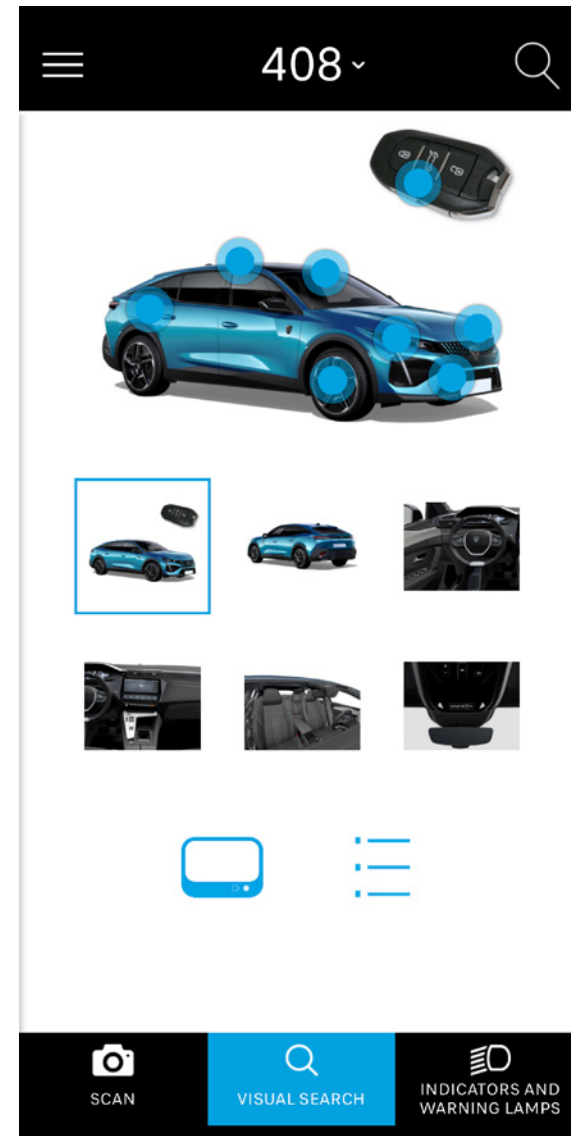

APPLICATION Scan MyPeugeot app

CAR-2-EUROPE

• This icon allows you to :

• Change the language

• Select your vehicle

APPLICATION Scan MyPeugeot app

CAR-2-EUROPE

PEUGEOT

408

DOWNLOADING IN PROGRESS

STOP

ADD A VEHICLE

- Wait until end of the download

APPLICATION Scan MyPeugeot app

CAR-2-EUROPE

Click on View

- VISUAL SEARCH allows you to identify all external and internal elements for further explanation

APPLICATION Scan MyPeugeot app

- SCAN SEARCH allows you to scan specific areas of the vehicle for further explanation